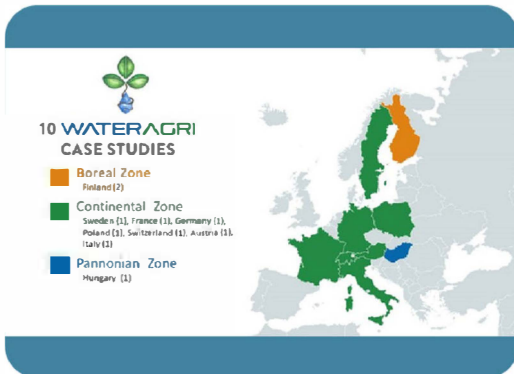

OPTAIN Collaboration with WATERAGRI

🕒 2 MIN READ

OPTAIN project partners successfully conveyed live during COVID time to discuss the most important matters, and outlook of their actions.

Copyright (C) 2023 OPTAIN. All rights reserved.

Our mailing address is:

Want to change how you receive these emails?
You can [update your preferences](#) or [unsubscribe](#)

Grow your business with **mailchimp**